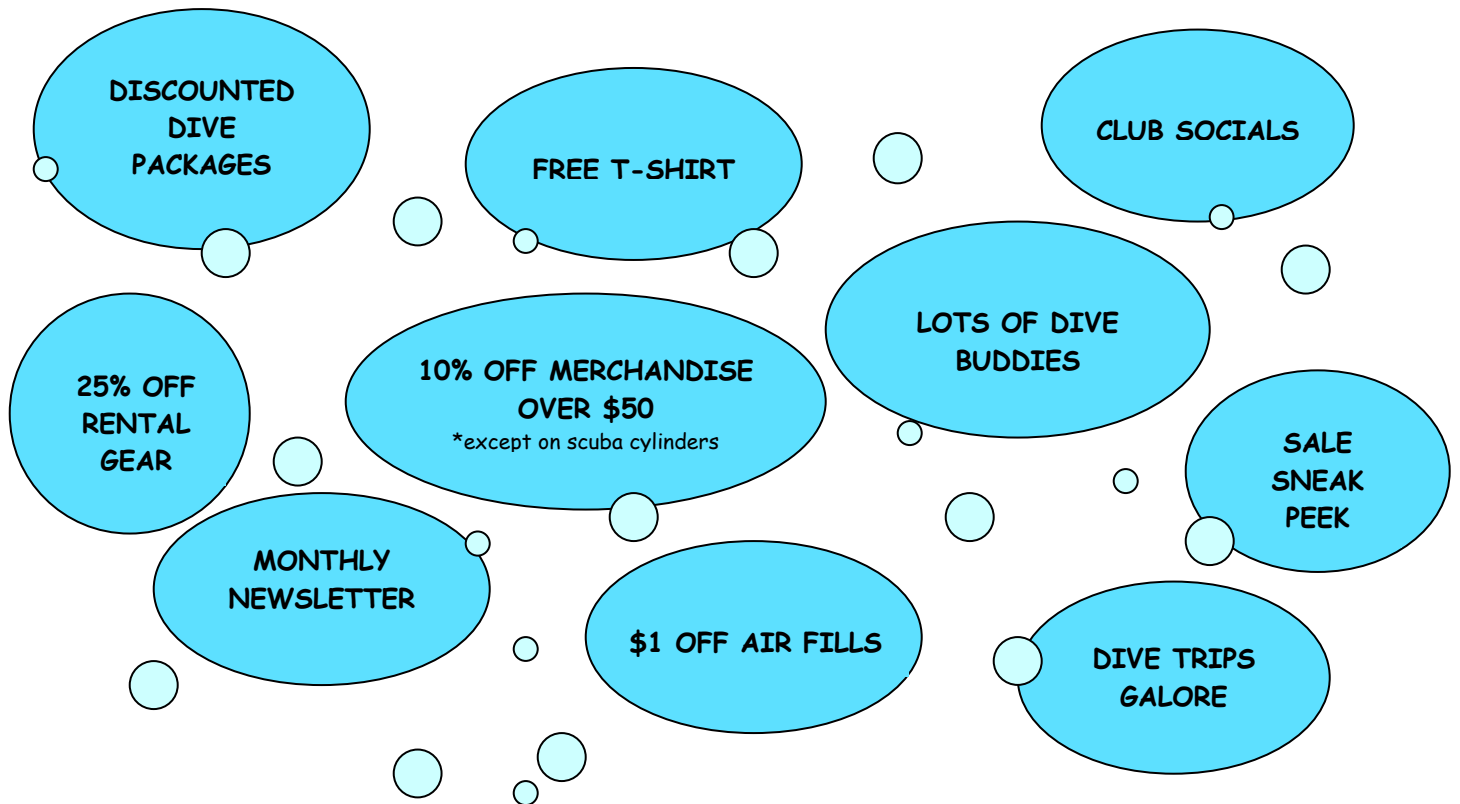

REEFSEEKERS

**WHY JOIN REEFSEEKERS DIVE CLUB?
THE POSSIBILITIES JUST KEEP BUBBLING UP!**

DEPTH PERCEPTION DIVE CENTER

105 US Hwy 301 S, #126

Tampa, FL 33619

813-689-3483

www.depthperception.com